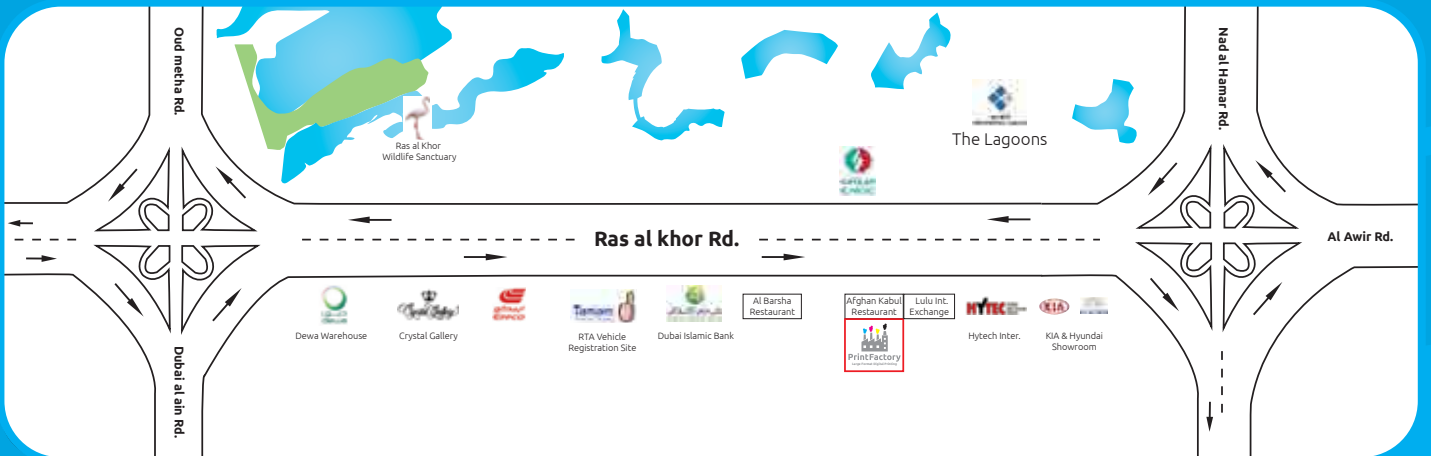

PrintFactory
Large Format Digital Printing

Warehouse No: 6, Lulu Exchange Building, Ras Al Khor Industrial Area: 2, Dubai, UAE.

☎ +971 4 336 3424 📠 +971 4 336 3425 ✉ info@printfactory.ae

www.printfactory.ae